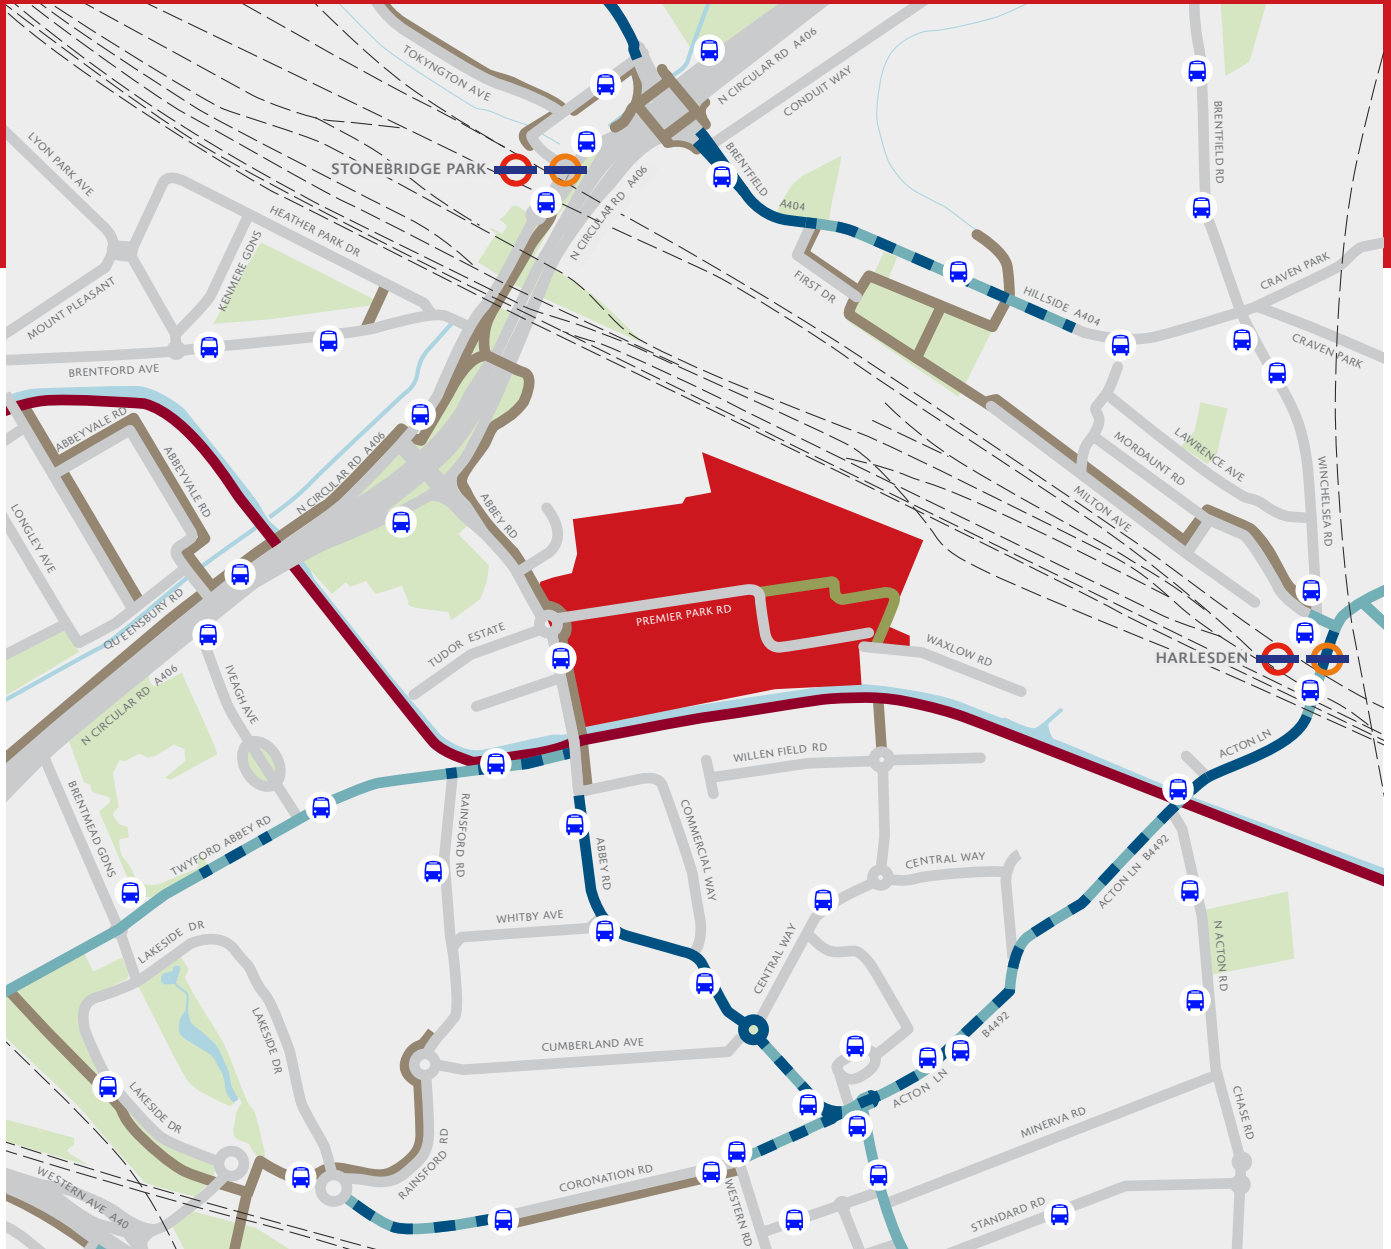

# THE ULTRA-LOW EMISSION ZONE (ULEZ) IN LONDON HAS CHANGED...

HAVE YOU CONSIDERED ALTERNATIVE COMMUTING METHODS?

## CYCLE PATHS

- Strategic Cycle Network
- On Road Cycle Lane
- Off Road Cycle Lane
- Roads Considered Suitable For Cyclists
- Private Cycleways

## PUBLIC TRANSPORT

- Bus Stop
- London Overground
- London Underground

## SEGRO SITE

- Premier Park