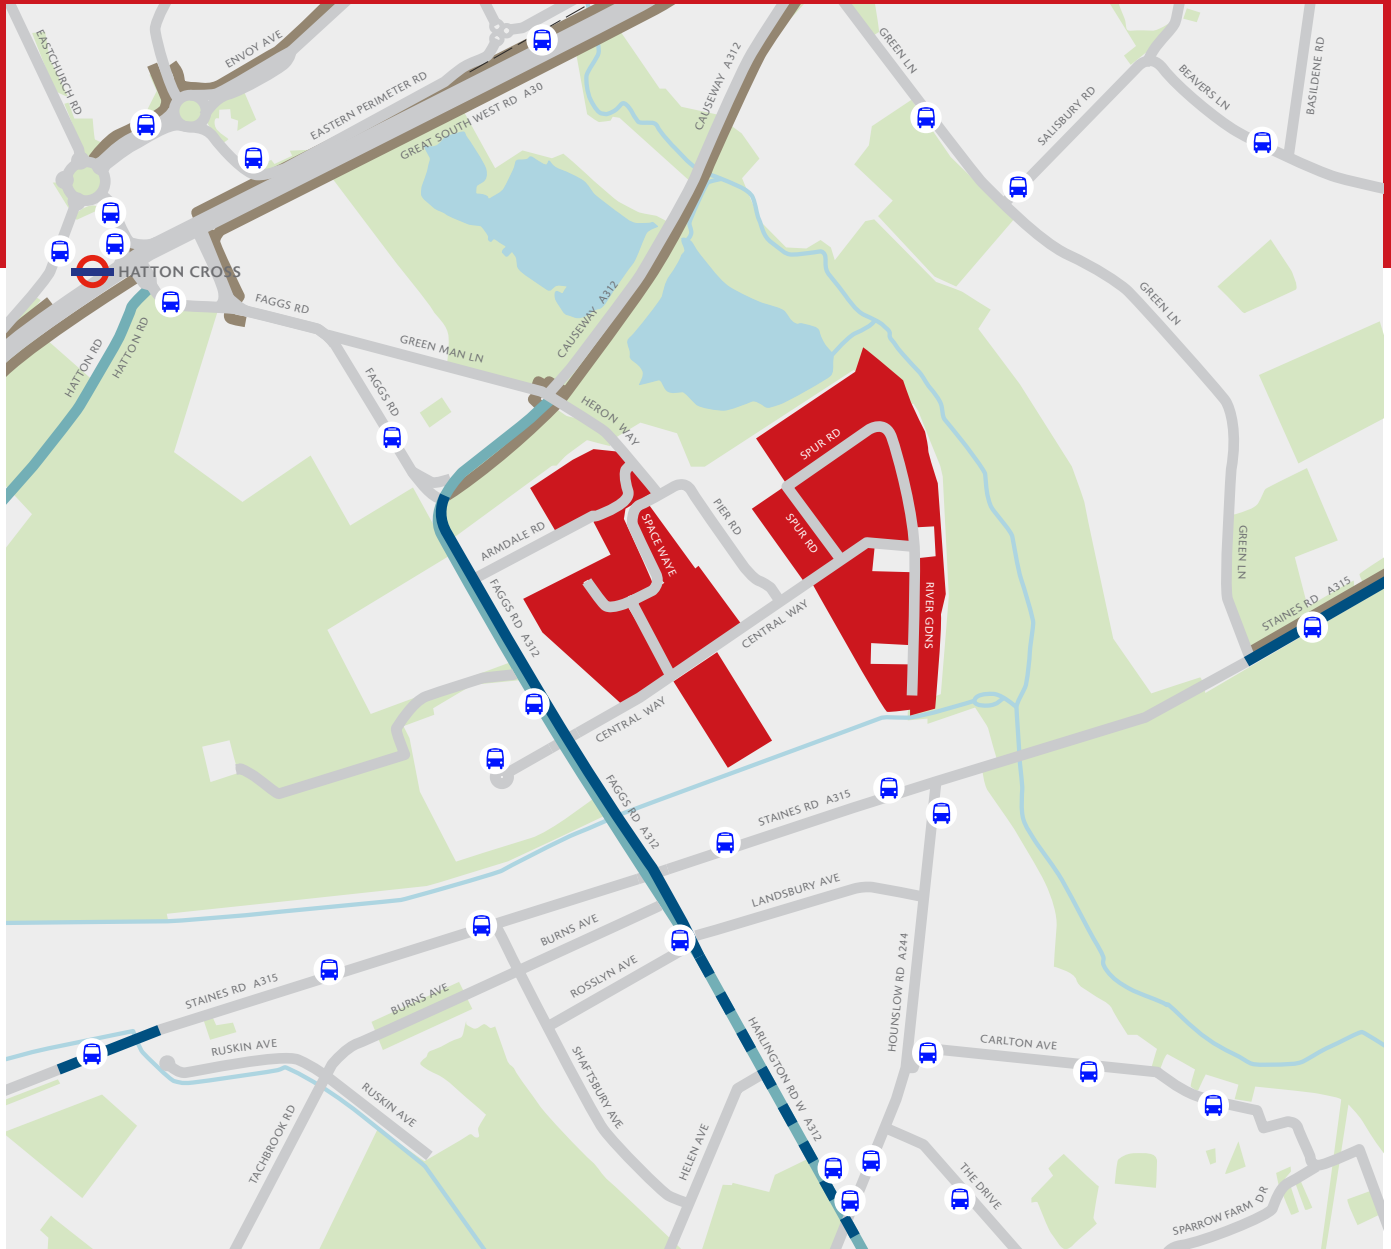

THE ULTRA-LOW EMISSION ZONE (ULEZ) IN LONDON HAS CHANGED...

HAVE YOU CONSIDERED ALTERNATIVE COMMUTING METHODS?

CYCLE PATHS

- On Road Cycle Lane
- Off Road Cycle Lane
- Roads Considered Suitable For Cyclists

PUBLIC TRANSPORT

- Bus Stop
- London Underground

SEGRO SITE

- North Feltham Trading Estate