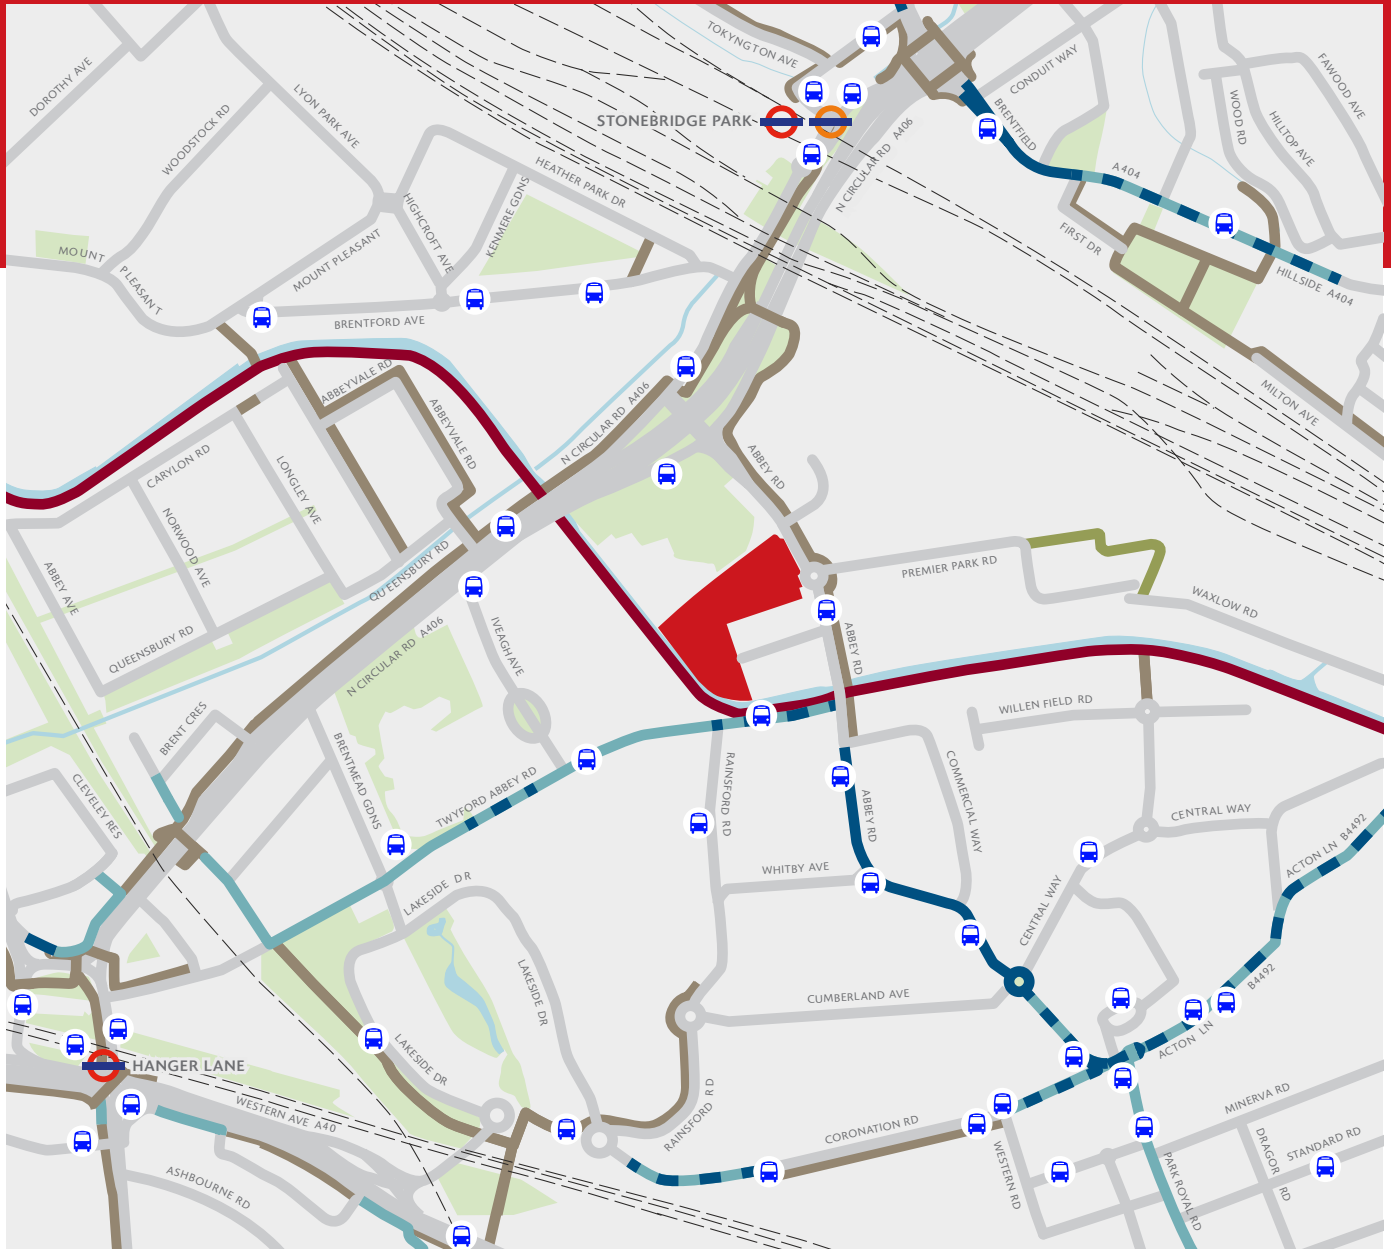

THE ULTRA-LOW EMISSION ZONE (ULEZ) IN LONDON HAS CHANGED...

HAVE YOU CONSIDERED ALTERNATIVE COMMUTING METHODS?

CYCLE PATHS

-  Strategic Cycle Network
-  On Road Cycle Lane
-  Off Road Cycle Lane
-  Roads Considered Suitable For Cyclists
-  Private Cycleways

PUBLIC TRANSPORT

-  Bus Stop
-  London Overground
-  London Underground

SEGRO SITE

-  Tudor Estate