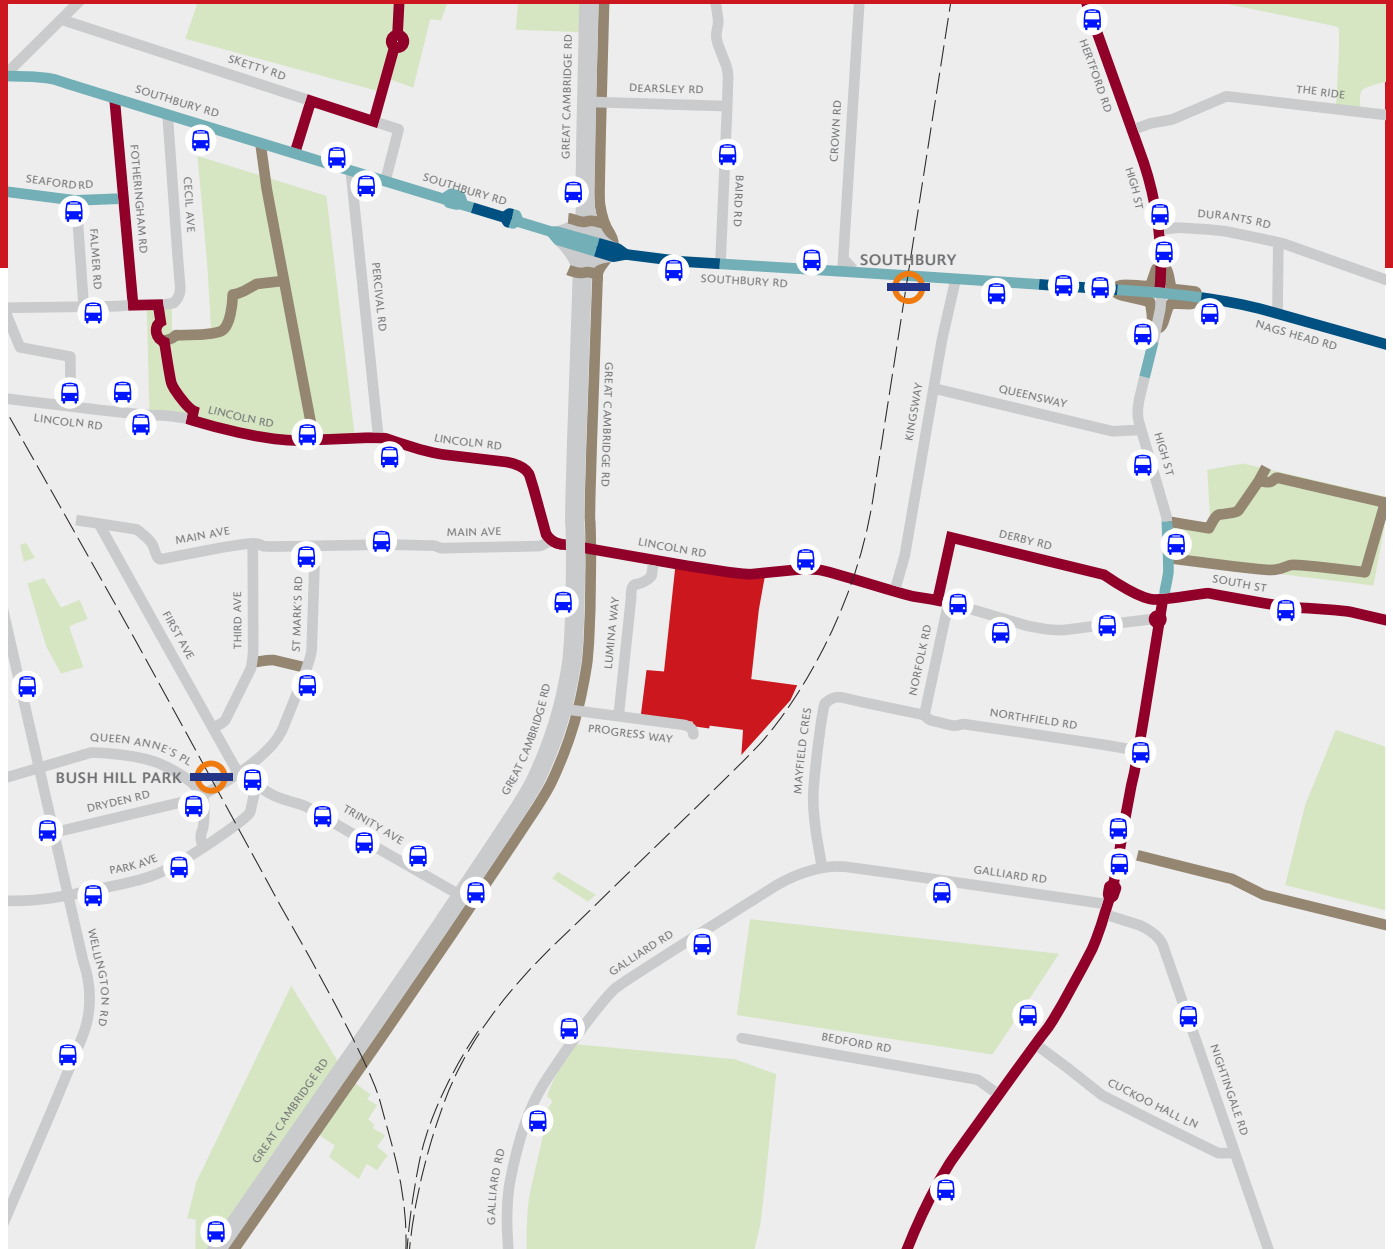

# THE ULTRA-LOW EMISSION ZONE (ULEZ) IN LONDON HAS CHANGED...

HAVE YOU CONSIDERED ALTERNATIVE COMMUTING METHODS?

## CYCLE PATHS

- Strategic Cycle Network
- On Road Cycle Lane
- Off Road Cycle Lane
- Roads Considered Suitable For Cyclists

## PUBLIC TRANSPORT

- Bus Stop
- London Overground

## SEGRO SITE

- Great Cambridge Industrial Estate